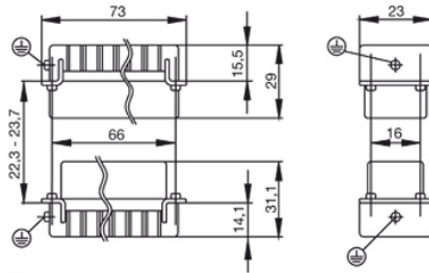

Drawings

Abmessungen

Steil

Buchse

Tightening torques and screwing tools

Screw size	Connector type	Dia. tightening torque in Nm	Recommended blade inserts and AF size for hexagon socket
M 2.5	Signal contacts		
	S 6/6	0.5 - 0.55	SD 0.6 x 3.5 mm or PZ0
	S 6/12	0.5 - 0.55	SD 0.6 x 3.5 mm or PZ0
M 2.9 x 0.5	Fastening screws		
	HQ 4/2	0.8 (plastic) / 1.1 (metal)	SD 0.6 x 3.5 mm or PH0
	HQ 8	0.8 (plastic) / 1.1 (metal)	SD 0.6 x 3.5 mm or PH0
	HQ 17	0.8 (plastic) / 1.1 (metal)	SD 0.6 x 3.5 mm or PH0
M 3	Contact screws		
	HA 3	0.5 - 0.55	SD 0.5 x 3.0 mm
	HA 4	0.5 - 0.55	SD 0.5 x 3.0 mm
	HA 10 bis HA 48	0.5 - 0.55	SD 0.6 x 3.5 mm or PH0
	HE	0.5 - 0.55	SD 0.6 x 3.5 mm or PZ0
	HVE	0.5 - 0.55	SD 0.6 x 3.5 mm or PZ0
	Signal contacts:		
	S 4/2	0.5 - 0.55	SD 0.6 x 3.5 mm or PZ0
	S 4/8	0.5 - 0.55	SD 0.6 x 3.5 mm or PZ0
	PE connection via female contact		
	S 4	0.5 - 0.8	SD 0.6 x 3.5 mm
	ConCept modular frame, metal	0.5 - 0.55	SD 0.6 x 3.5 mm
	PE terminal		
	HQ 5	0.5 - 0.55	SD 0.6 x 3.5 or 0.8 x 4 mm
	HQ 7	0.5 - 0.55	SD 0.6 x 3.5 or 0.8 x 4 mm
	Fastening screws	0.5 - 0.55	SD 0.6 x 3.5 mm or PZ0
	Guide pin	0.5 - 0.55	SD 0.6 x 3.5 mm or PZ0
	Guide bush	0.5 - 0.55	SD 0.6 x 3.5 mm or PZ0
	Coding pins	0.5 - 0.55	SD 0.6 x 3.5 mm or PZ0
	M 4	Contact screws	
HSB		1.2 - 1.5	SD 0.6 x 3.5 or 0.8 x 4 mm or PZ1
PE connection via male contact			
S 4		0.5 - 0.8	SD 0.6 x 3.5 mm
ConCept modular frame, metal		1.2 - 1.5	SD 0.6 x 3.5 mm
PE terminal			
HA		1.2 - 1.5	SD 0.6 x 3.5 or 0.8 x 4 mm or PH1
HE		1.2 - 1.5	SD 0.6 x 3.5 or 0.8 x 4 mm or PH1
HEE		1.2 - 1.5	SD 0.6 x 3.5 or 0.8 x 4 mm or PH1
HVE		1.2 - 1.5	SD 0.6 x 3.5 or 0.8 x 4 mm or PH1
HD		1.2 - 1.5	SD 0.6 x 3.5 or 0.8 x 4 mm or PZ1
HDD		1.2 - 1.5	SD 0.6 x 3.5 or 0.8 x 4 mm or PZ1
S 6/6 (for signal contacts)		1.2 - 1.5	0.8 x 4 mm or PZ1
ConCept modular frame, plastic		1.2 - 1.5	0.8 x 4 mm or PZ1
M 5		PE terminal	
	HSB	2 - 2.5	SD 1 x 5.5 mm or PZ2
	S 4/0 (Screw connection)	2 - 2.5	SD 1.2 x 6.5 mm or PH2
	S 4/0 (Axial screw connection)	2 - 2.5	SD 0.8 x 4 mm or PZ 2
	S 4/2	2 - 2.5	SD 1.2 x 6.5 mm or PH2
	S 4/8	2 - 2.5	SD 1.2 x 6.5 mm or PH2
	S 6/12	2 - 2.5	SD 0.8 x 4 mm or PZ 2
	S 6/36	2 - 2.5	SD 1.2 x 6.5 mm or PH2
	S 8/24	2 - 2.5	SD 1.2 x 6.5 mm or PH2
	S 12/2	2 - 2.5	SD 1.2 x 6.5 mm or PH2
	M 6	Power contacts	
S 4/0 (Screw connection)		1.2 (1.5 mm ²) / 2 (2.5 mm ²) / 3 (4-16 mm ²)	SD 0.8 x 4 mm
S 4/2		1.2 (1.5 mm ²) / 2 (2.5 mm ²) / 3 (4-16 mm ²)	SD 0.8 x 4 mm
S 4/8		1.2 (1.5 mm ²) / 2 (2.5 mm ²) / 3 (4-16 mm ²)	SD 0.8 x 4 mm
M 7 x 0.75	Power contacts		
	S 4	1.1 - 1.7	SW 2
	S 6/6 (+ PE)	6 - 8	SW 4
M 8 x 0.75	Power contacts		
	S 6/12	1.1 - 1.7	SW 2
	S 8/0 (+ PE)	6 (10-16 mm ²) - 7 (25 mm ²)	SW 4
M10 x 1	Power contacts		
	S 4/0 (Axial connection)	2 - 3	SW 3